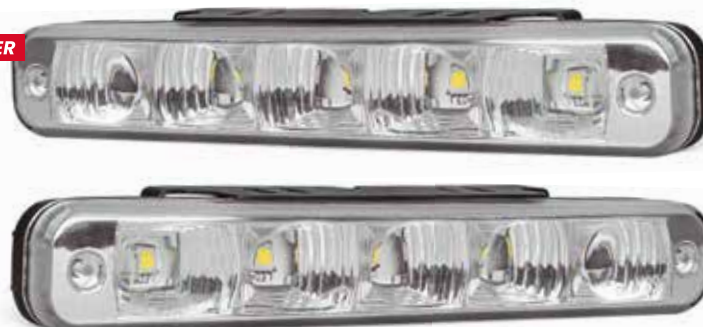

DRL 506HP

P/N: 01522

20

12/24V | 11,52W
10xHigh Power SMD LED | 1000lm

DRL 507HP

P/N: 01523

20

TOP SELLER